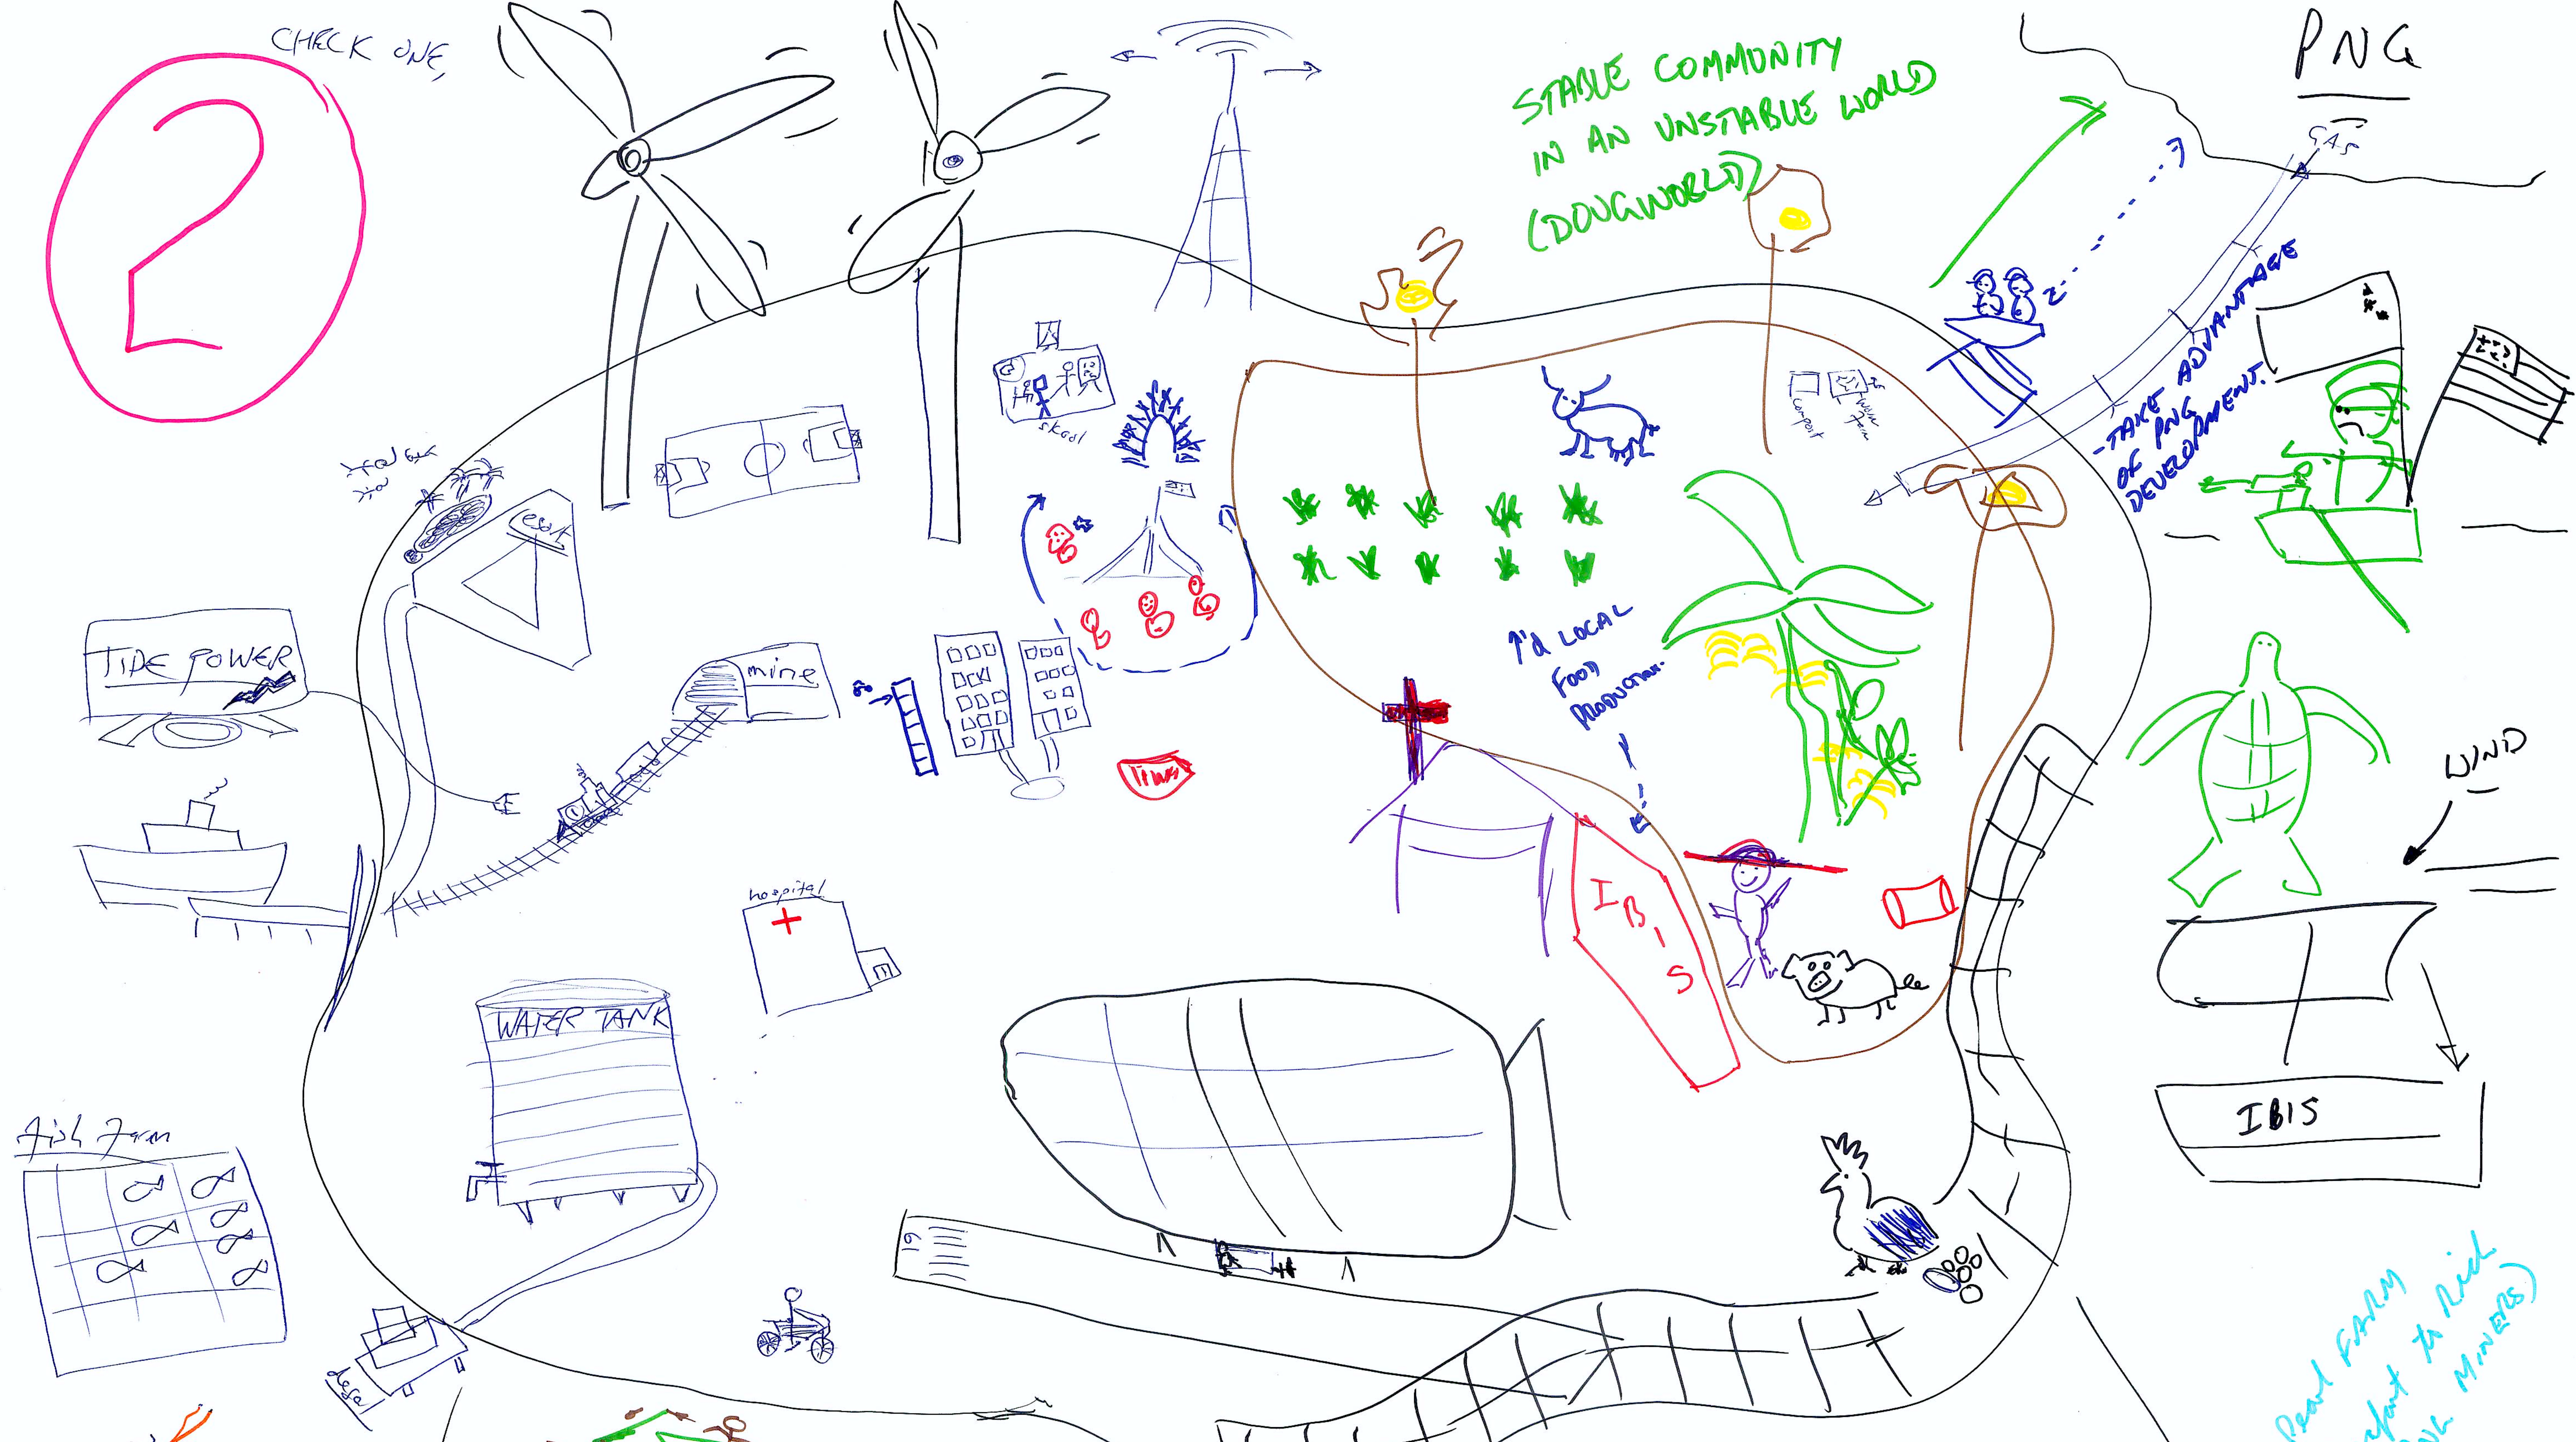

2

CHECK ONE

STABLE COMMUNITY
IN AN UNSTABLE WORLD
(DOUG WORLD)

PNG

Fish Farm

♂	♀
♂	♀
♂	♀
♂	♀

THRESHOLDS

WHEN

- PEAK OIL 2031 (APRIL)
- COAL STILL AVAILABLE
- MINING MORATORIUM LIFTED 2043 (JAN)
- LOCAL ENERGY/WATER SECURITY ACHIEVED 2037 (FEB)
- PEAK PHOSPHORUS 2045
- BREAK DOWN IN INTERNATIONAL AGREEMENTS 2031
- SEA WALL KATRINA'S B.DAY
- MAY HADEN

SEA LEVEL RISE - 2080. →
BY 1M

Pearl FARM
(Contract to Rich
PNG MINERS)

- TAKE ADVANTAGE
OF PNG
DEVELOPMENT